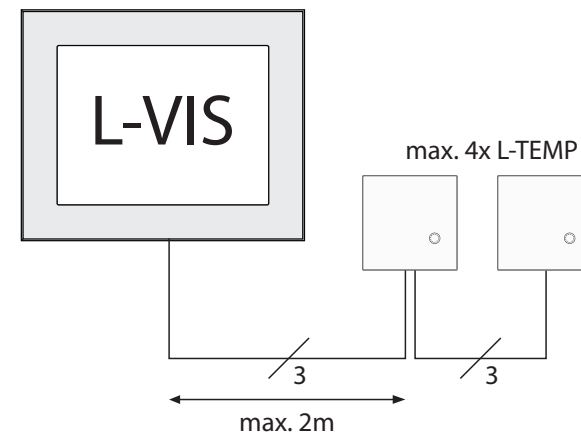

L-TEMP1, L-TEMP2 External temperature sensor

Installation instructions

Instructions de montage

Instruzioni di montaggio

Montageanweisung

Instrucciones de montaje

Montagevoorschrift

Monteringsanvisning

LOYTEC

L-TEMP1:

screw-terminal

- 1 DATA TEMPERATURE
- 2 GND
- 3 3.3 - 5V DC

L-TEMP2:

screw-terminal

Document 88086301
2016-01
Printed in Austria
Data is subject to change

LOYTEC
<http://www.loytec.com>
support@loytec.com