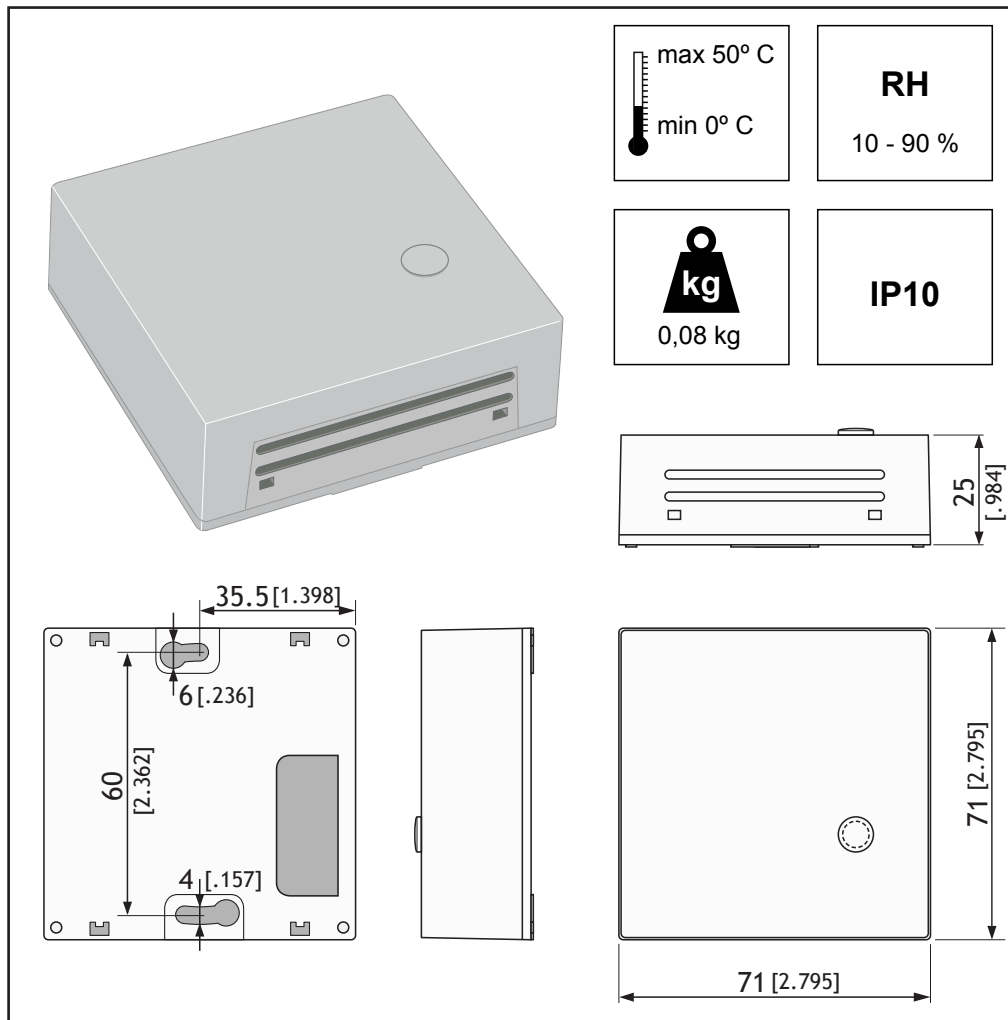

L-TEMP1, L-TEMP2 External temperature sensor

Installation instructions

Instructions de montage

Instruzioni di montaggio

Montageanweisung

Instrucciones de montaje

Montagevoorschrift

Monteringsanvisning

LOYTEC

L-TEMP1:

screw-terminal

- 1 DATA TEMPERATURE
- 2 GND
- 3 3.3 - 5V DC

L-TEMP2:

screw-terminal

Document 88086301
2016-01
Printed in Austria
Data is subject to change

LOYTEC
<http://www.loytec.com>
support@loytec.com