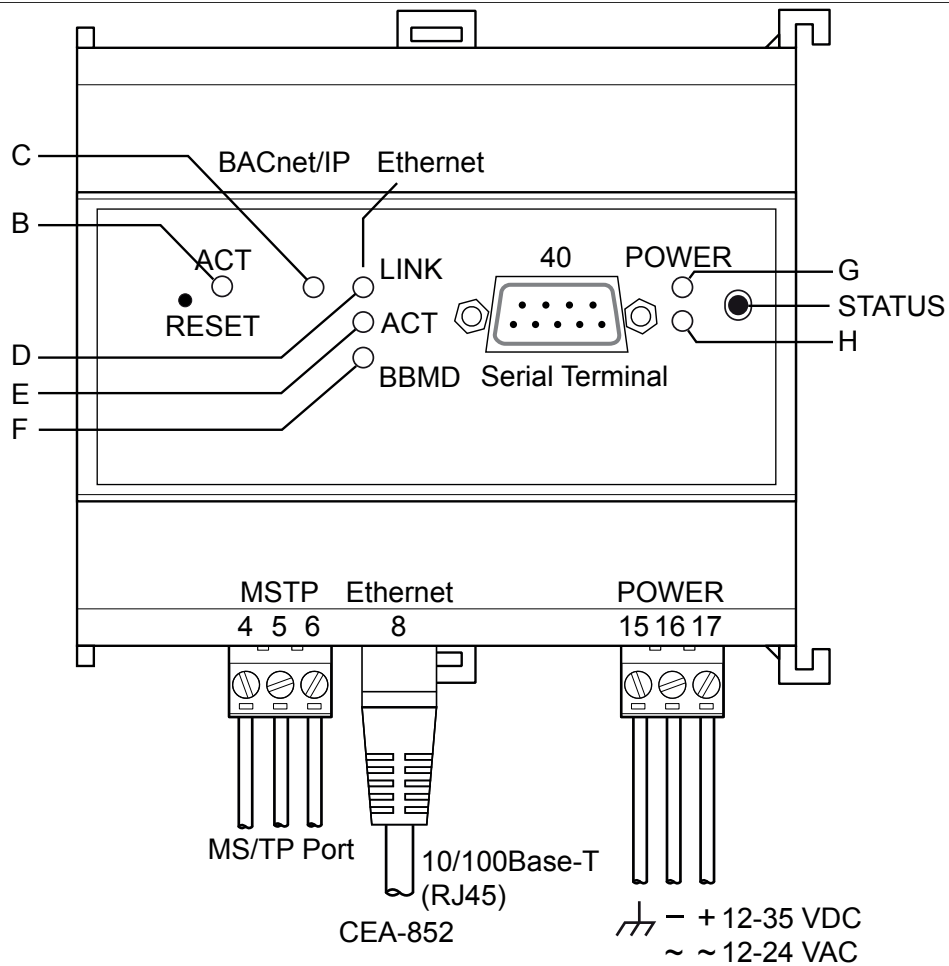

LIP-ME201 BACnet IP to MS/TP Router

Installation instructions

Instructions de montage

Montageanweisung

Montagevoorschrift

Istruzioni di montaggio

Instrucciones de montaje

Monteringsanvisning

35 mm x 7.5 mm DIN rail (EN 50022, BS 5584, DIN 46277-3)

Weidmüller
BLZP 5.08/03/180
0.2 - 2.5 mm²

Connectors

MS/TP	4	Input GND
	5	Input +
	6	Input -
Ethernet	8	10/100Base-T (RJ45)
POWER	15	Power supply input EARTH GND
	16	Power supply input MINUS Can be connected to EARTH GND
	17	Power supply input PLUS  Do NOT be connect to EARTH GND
SERIAL	40	EIA-232 (DB9 male)

Buttons

RESET	Reset
STATUS	Send "I AM" pin message

Status LEDs

B	Green flashing fast	Traffic on MS/TP port
	Orange flashing	Sole master
	Red	Communication error
C	Green flashing	Traffic on BACnet IP port
D	Green	Ethernet link
E	Green flashing	Ethernet traffic
F	Green	BBMD enabled
G	Green	Power
H	OFF	Normal operation