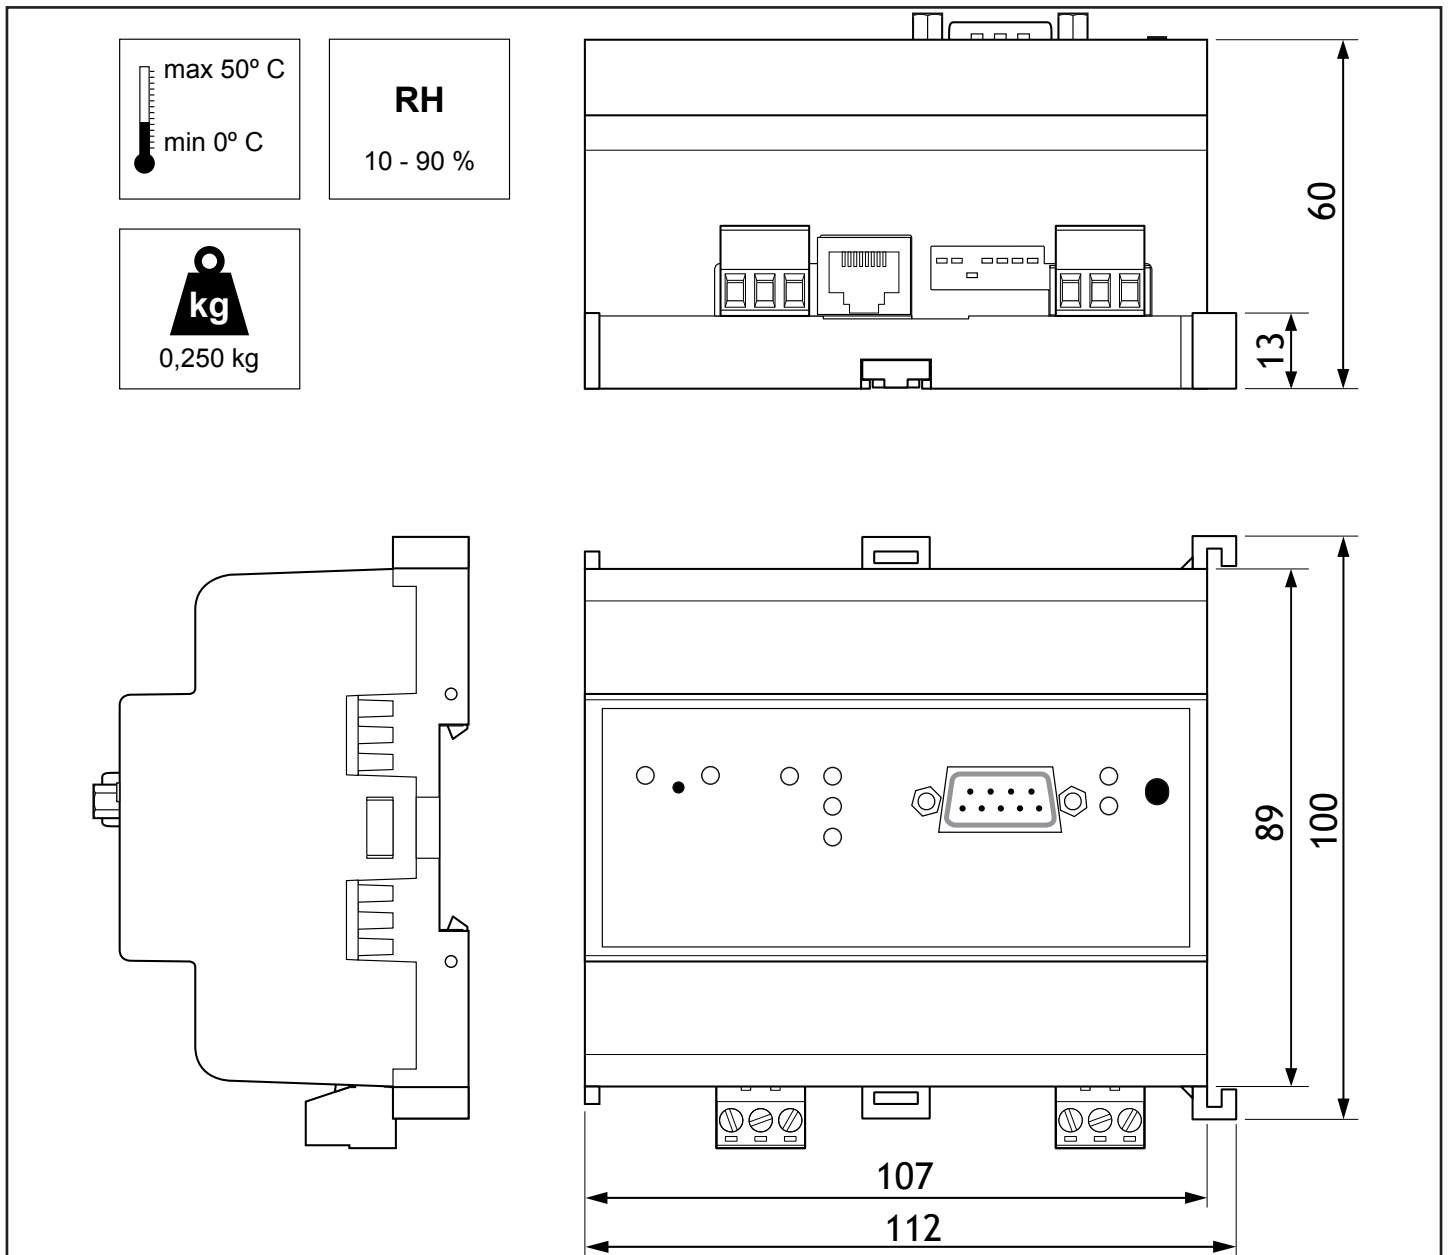

LIP-ME201 BACnet IP to MS/TP Router

Installation instructions

Instructions de montage

Montageanweisung

Montagevoorschrift

Istruzioni di montaggio

Instrucciones de montaje

Monteringsanvisning

35 mm x 7.5 mm DIN rail (EN 50022, BS 5584, DIN 46277-3)

Weidmüller
BLZP 5.08/03/180
0.2 - 2.5 mm²

Connectors

MS/TP	4	Input GND
	5	Input +
	6	Input -
Ethernet	8	10/100Base-T (RJ45)
POWER	15	Power supply input EARTH GND
	16	Power supply input MINUS Can be connected to EARTH GND
	17	Power supply input PLUS  Do NOT be connect to EARTH GND
SERIAL	40	EIA-232 (DB9 male)

Buttons

RESET	Reset
STATUS	Send "I AM" pin message

Status LEDs

B	Green flashing fast	Traffic on MS/TP port
	Orange flashing	Sole master
	Red	Communication error
C	Green flashing	Traffic on BACnet IP port
D	Green	Ethernet link
E	Green flashing	Ethernet traffic
F	Green	BBMD enabled
G	Green	Power
H	OFF	Normal operation