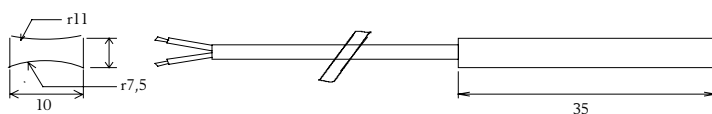

Dimensions (mm)

Head office Sweden

Phone: +46 31 720 02 00

Web: www.regincontrols.com

Mail: info@regin.se

THE CHALLENGER IN BUILDING AUTOMATION